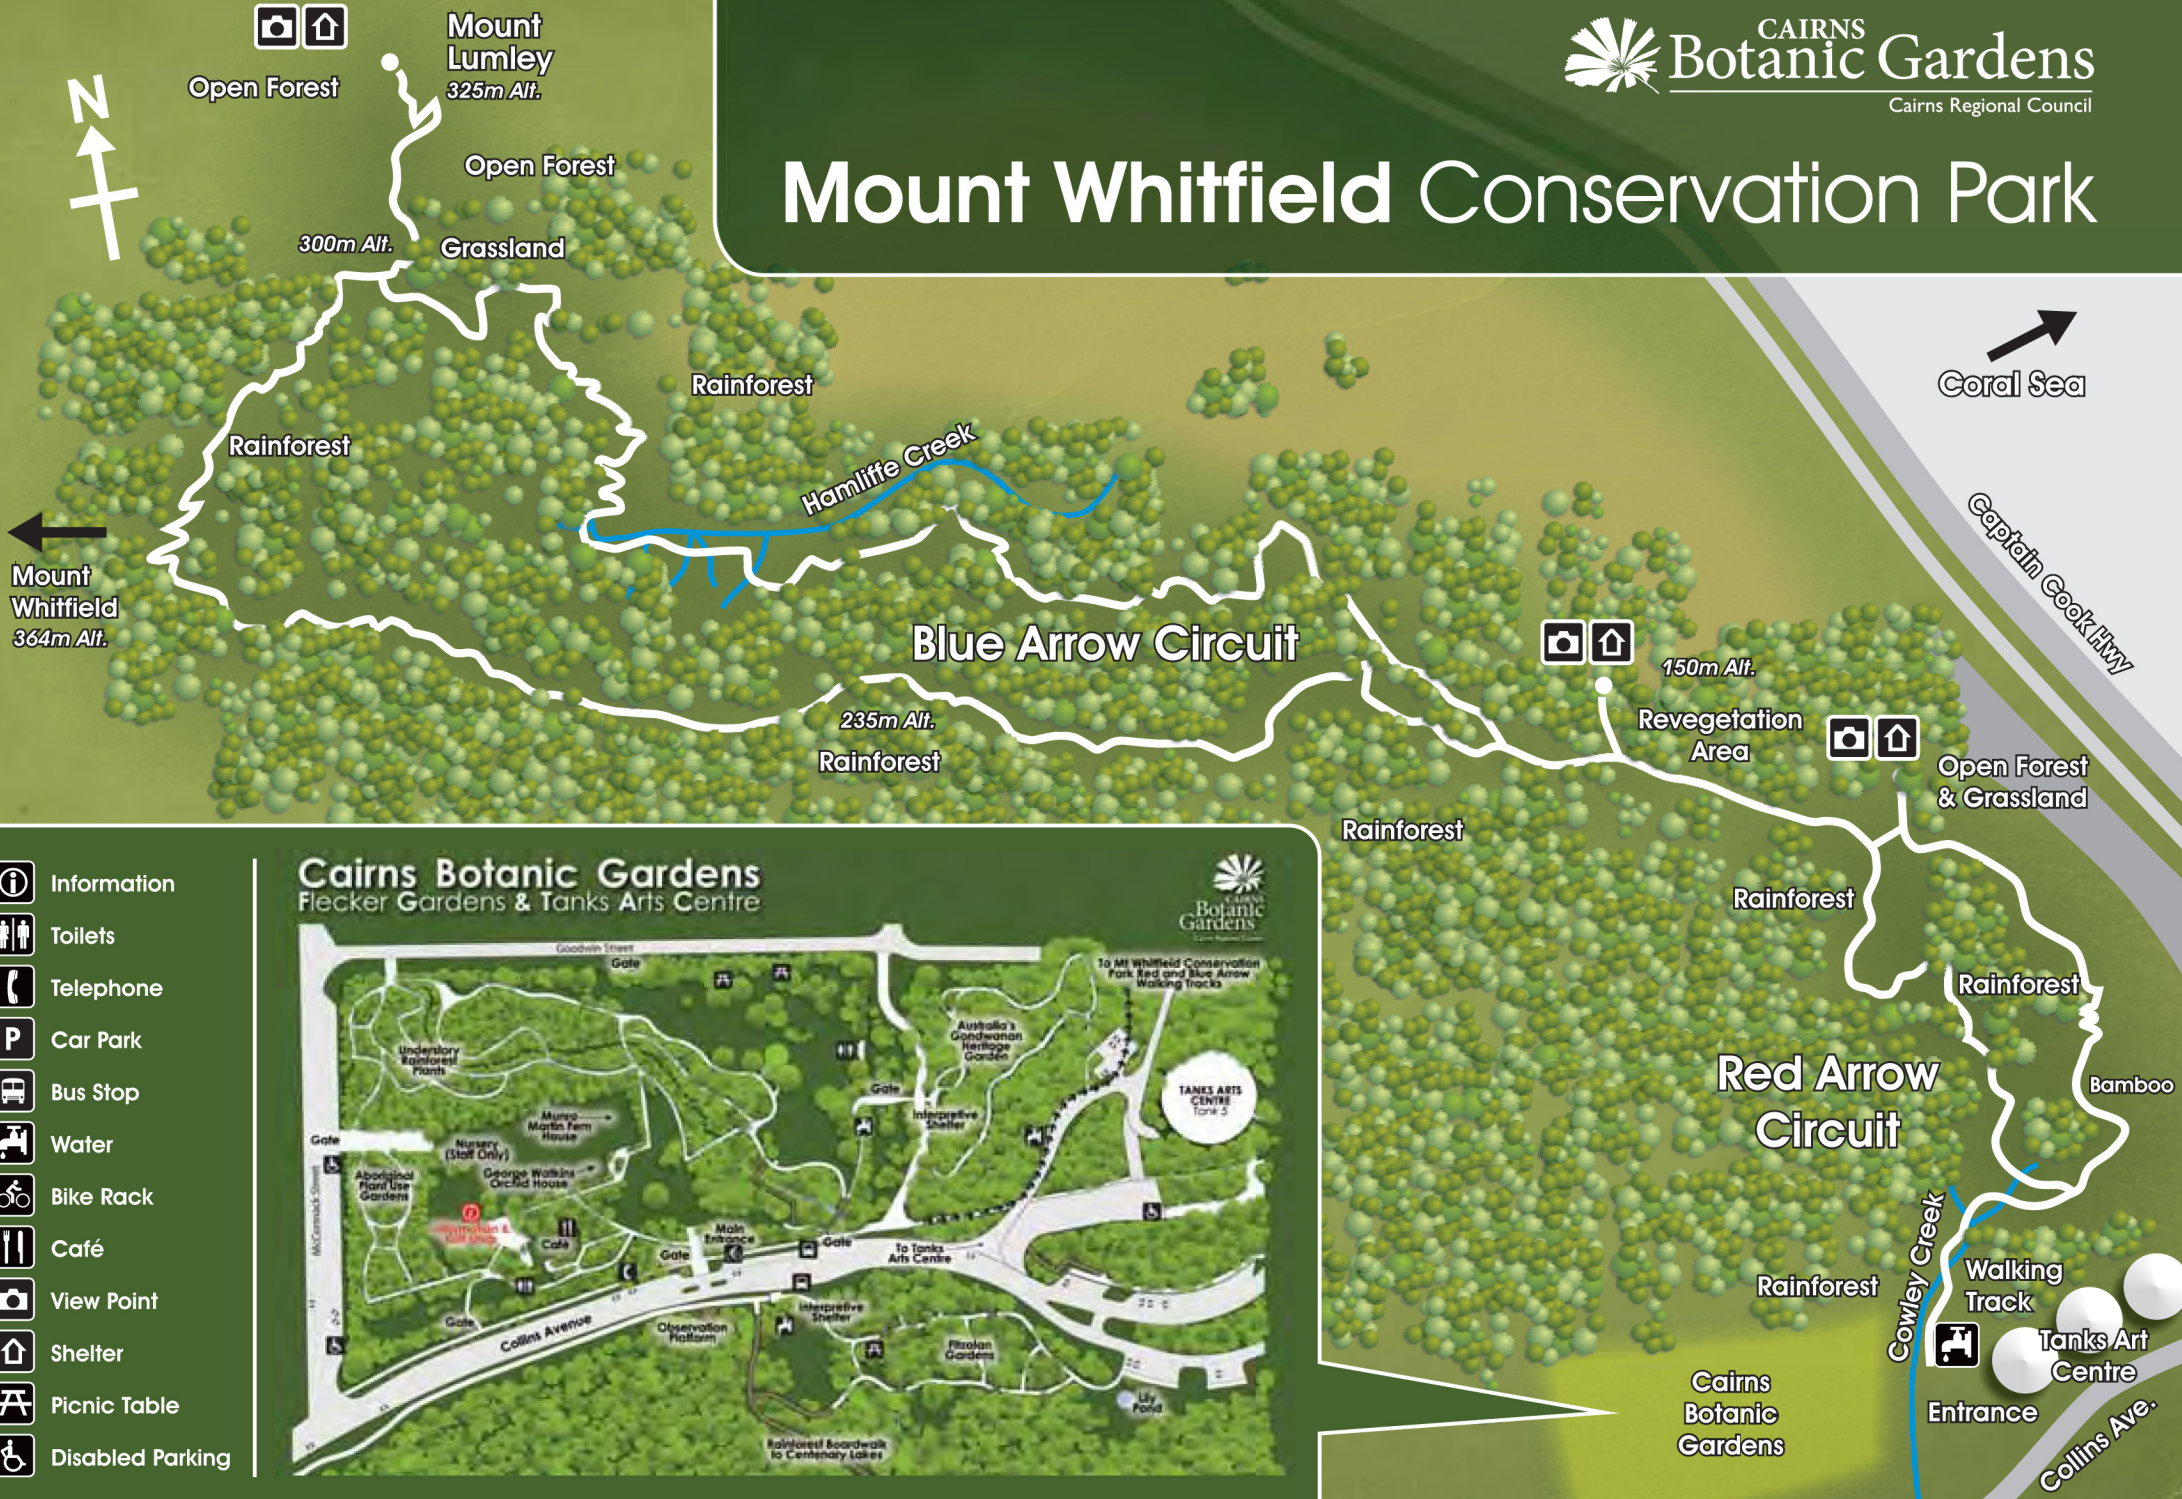

Mount Whitfield Conservation Park

-  Information
-  Toilets
-  Telephone
-  Car Park
-  Bus Stop
-  Water
-  Bike Rack
-  Café
-  View Point
-  Shelter
-  Picnic Table
-  Disabled Parking